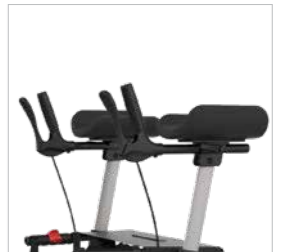

Padded Forearm Supports