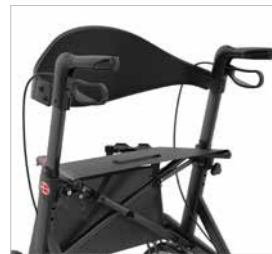

VOGUE ADVENTURE SEAT WALKER

Rugged and durable, the Adventure Seat Walker is the perfect all terrain walker. Super sized front wheels can manage any surface, perfect for the adventurous user!

COLOURS:

Black

Wider Seat supports up to 200kg