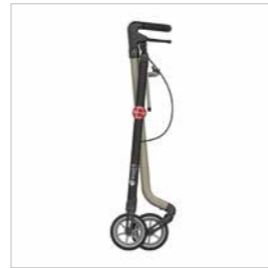

VOGUE INDOOR WALKER

Ideal for use within the home, the Indoor Walker is perfect for portable dining and room to room mobility support.

COLOURS:

Red / Black

Champagne / Black

Folds to 270mm